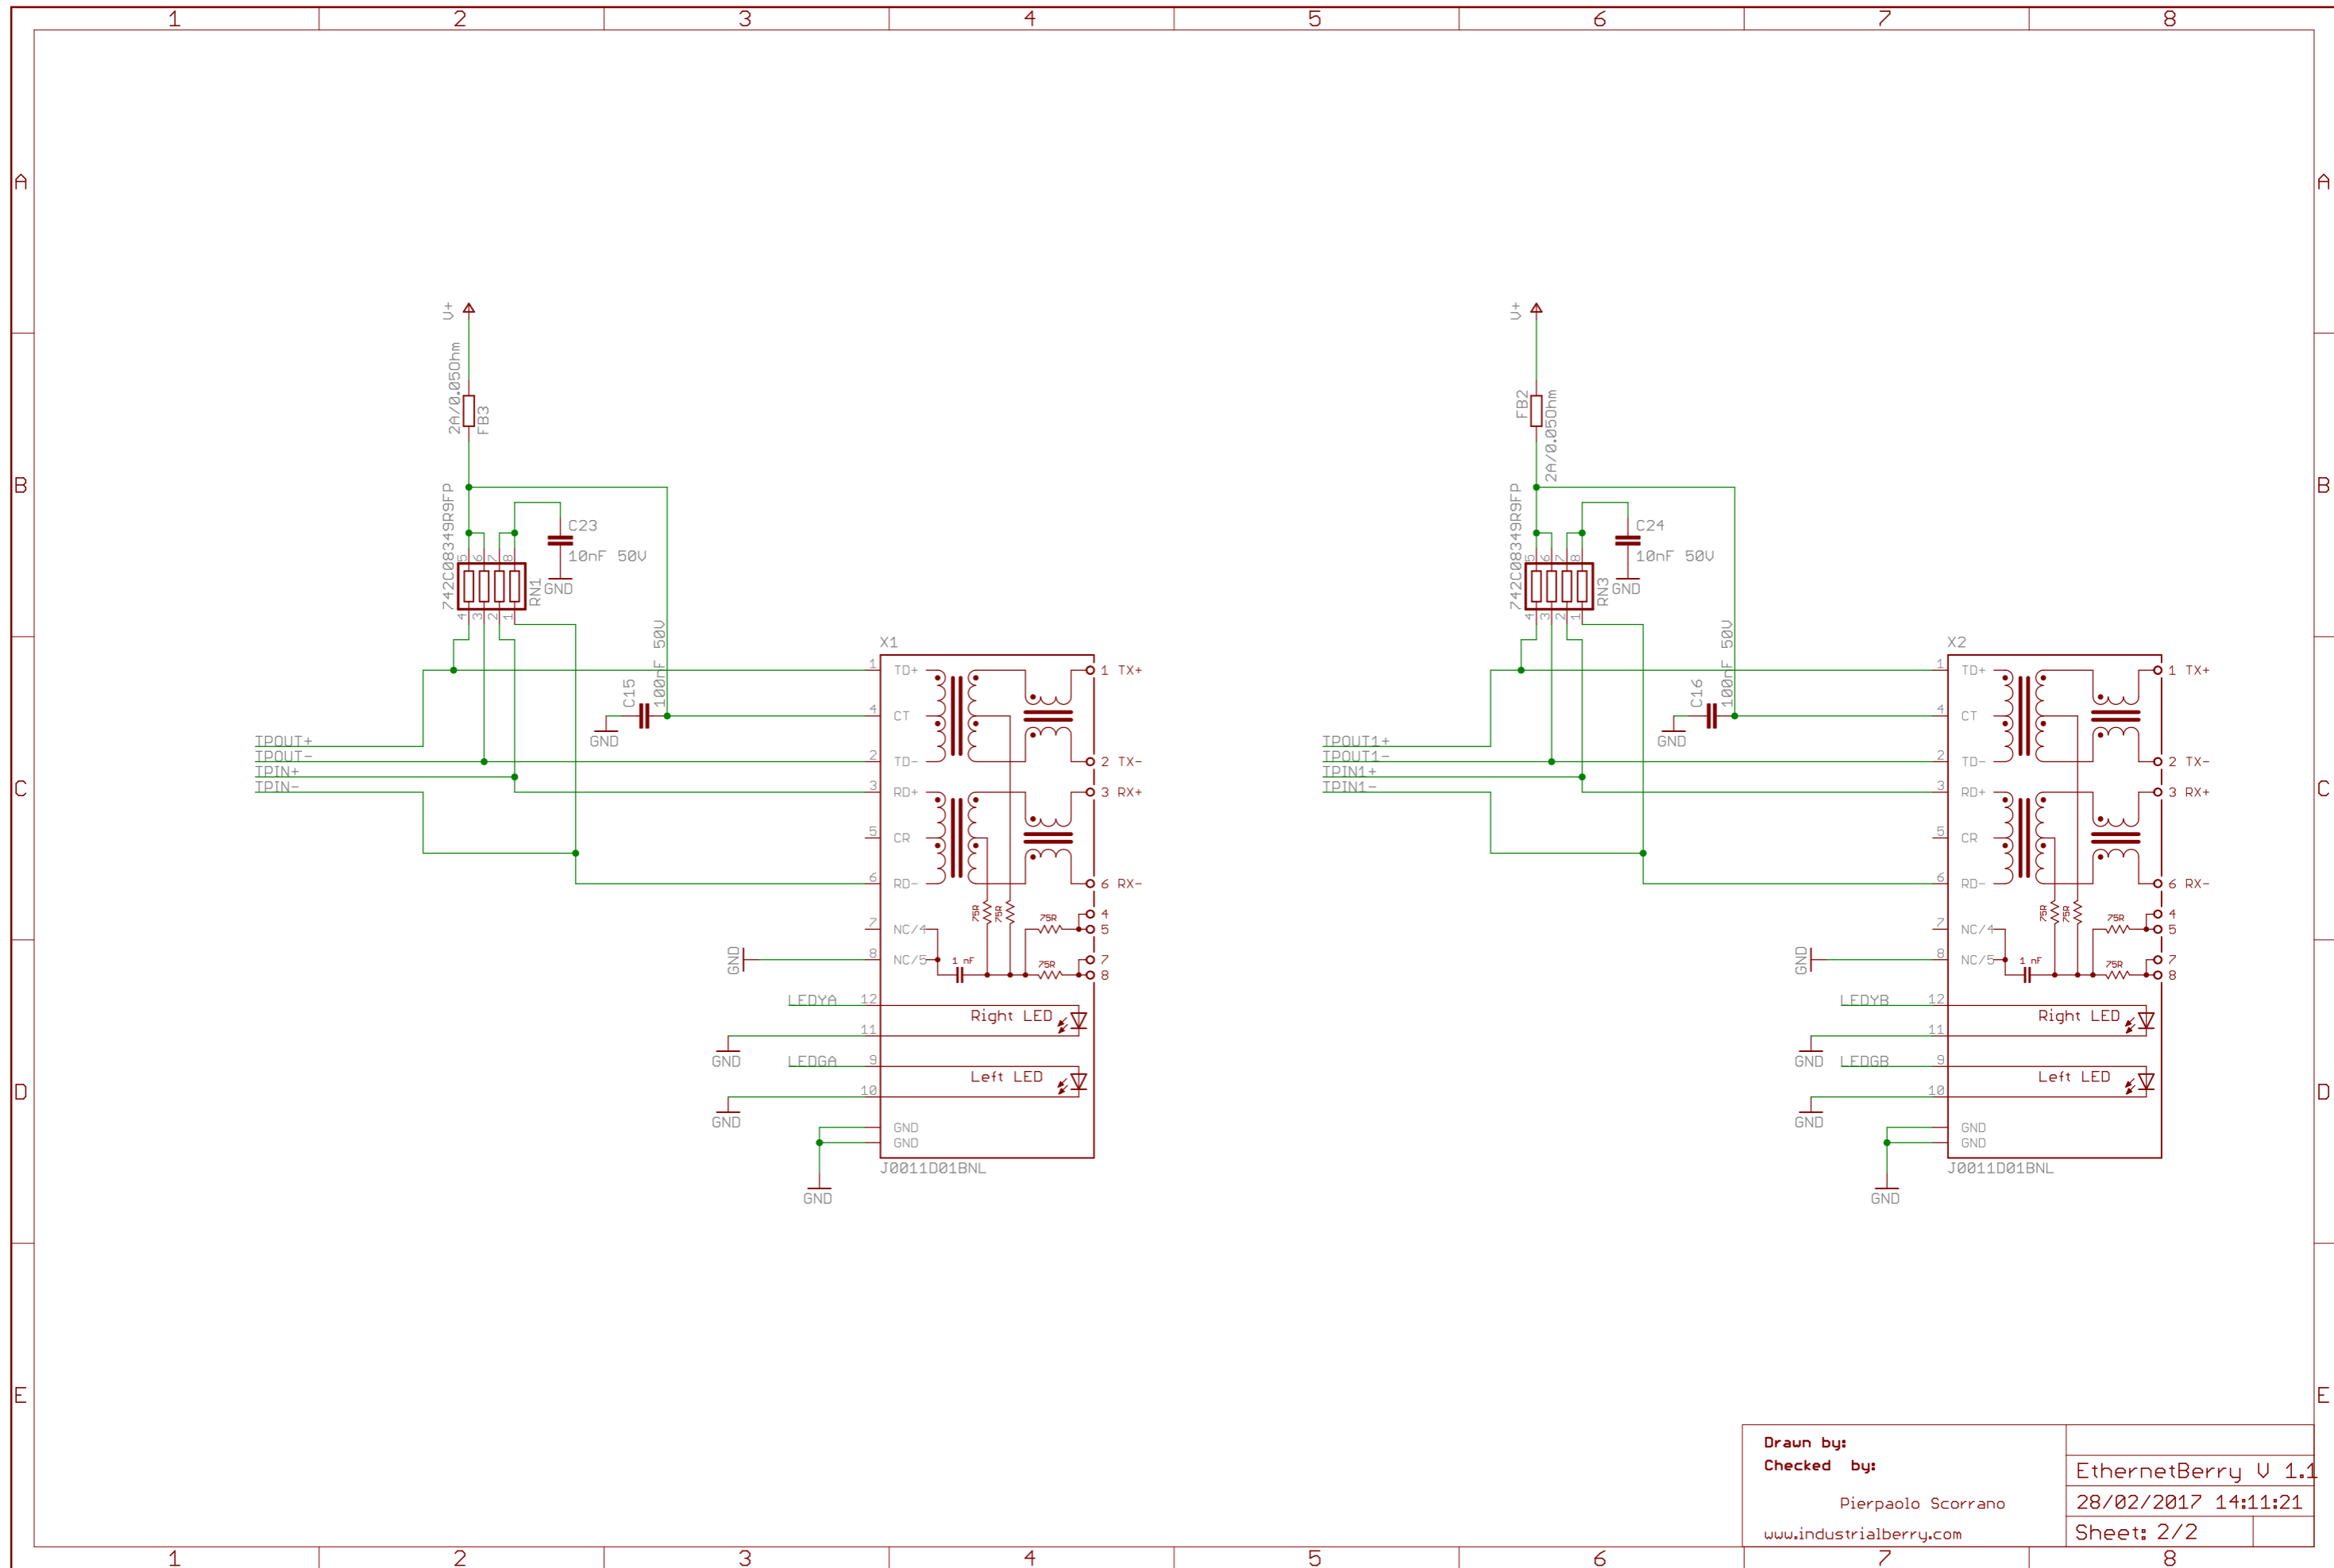

Drawn by: Checked by: Pierpaolo Scorrano www.industrialberry.com	EthernetBerry V 1.1 28/02/2017 14:11:21 Sheet: 1/2 v0.1
---	--

Drawn by:	EthernetBerry V 1.1
Checked by:	28/02/2017 14:11:21
Pierpaolo Scorrano	Sheet: 2/2
www.industrialberry.com	