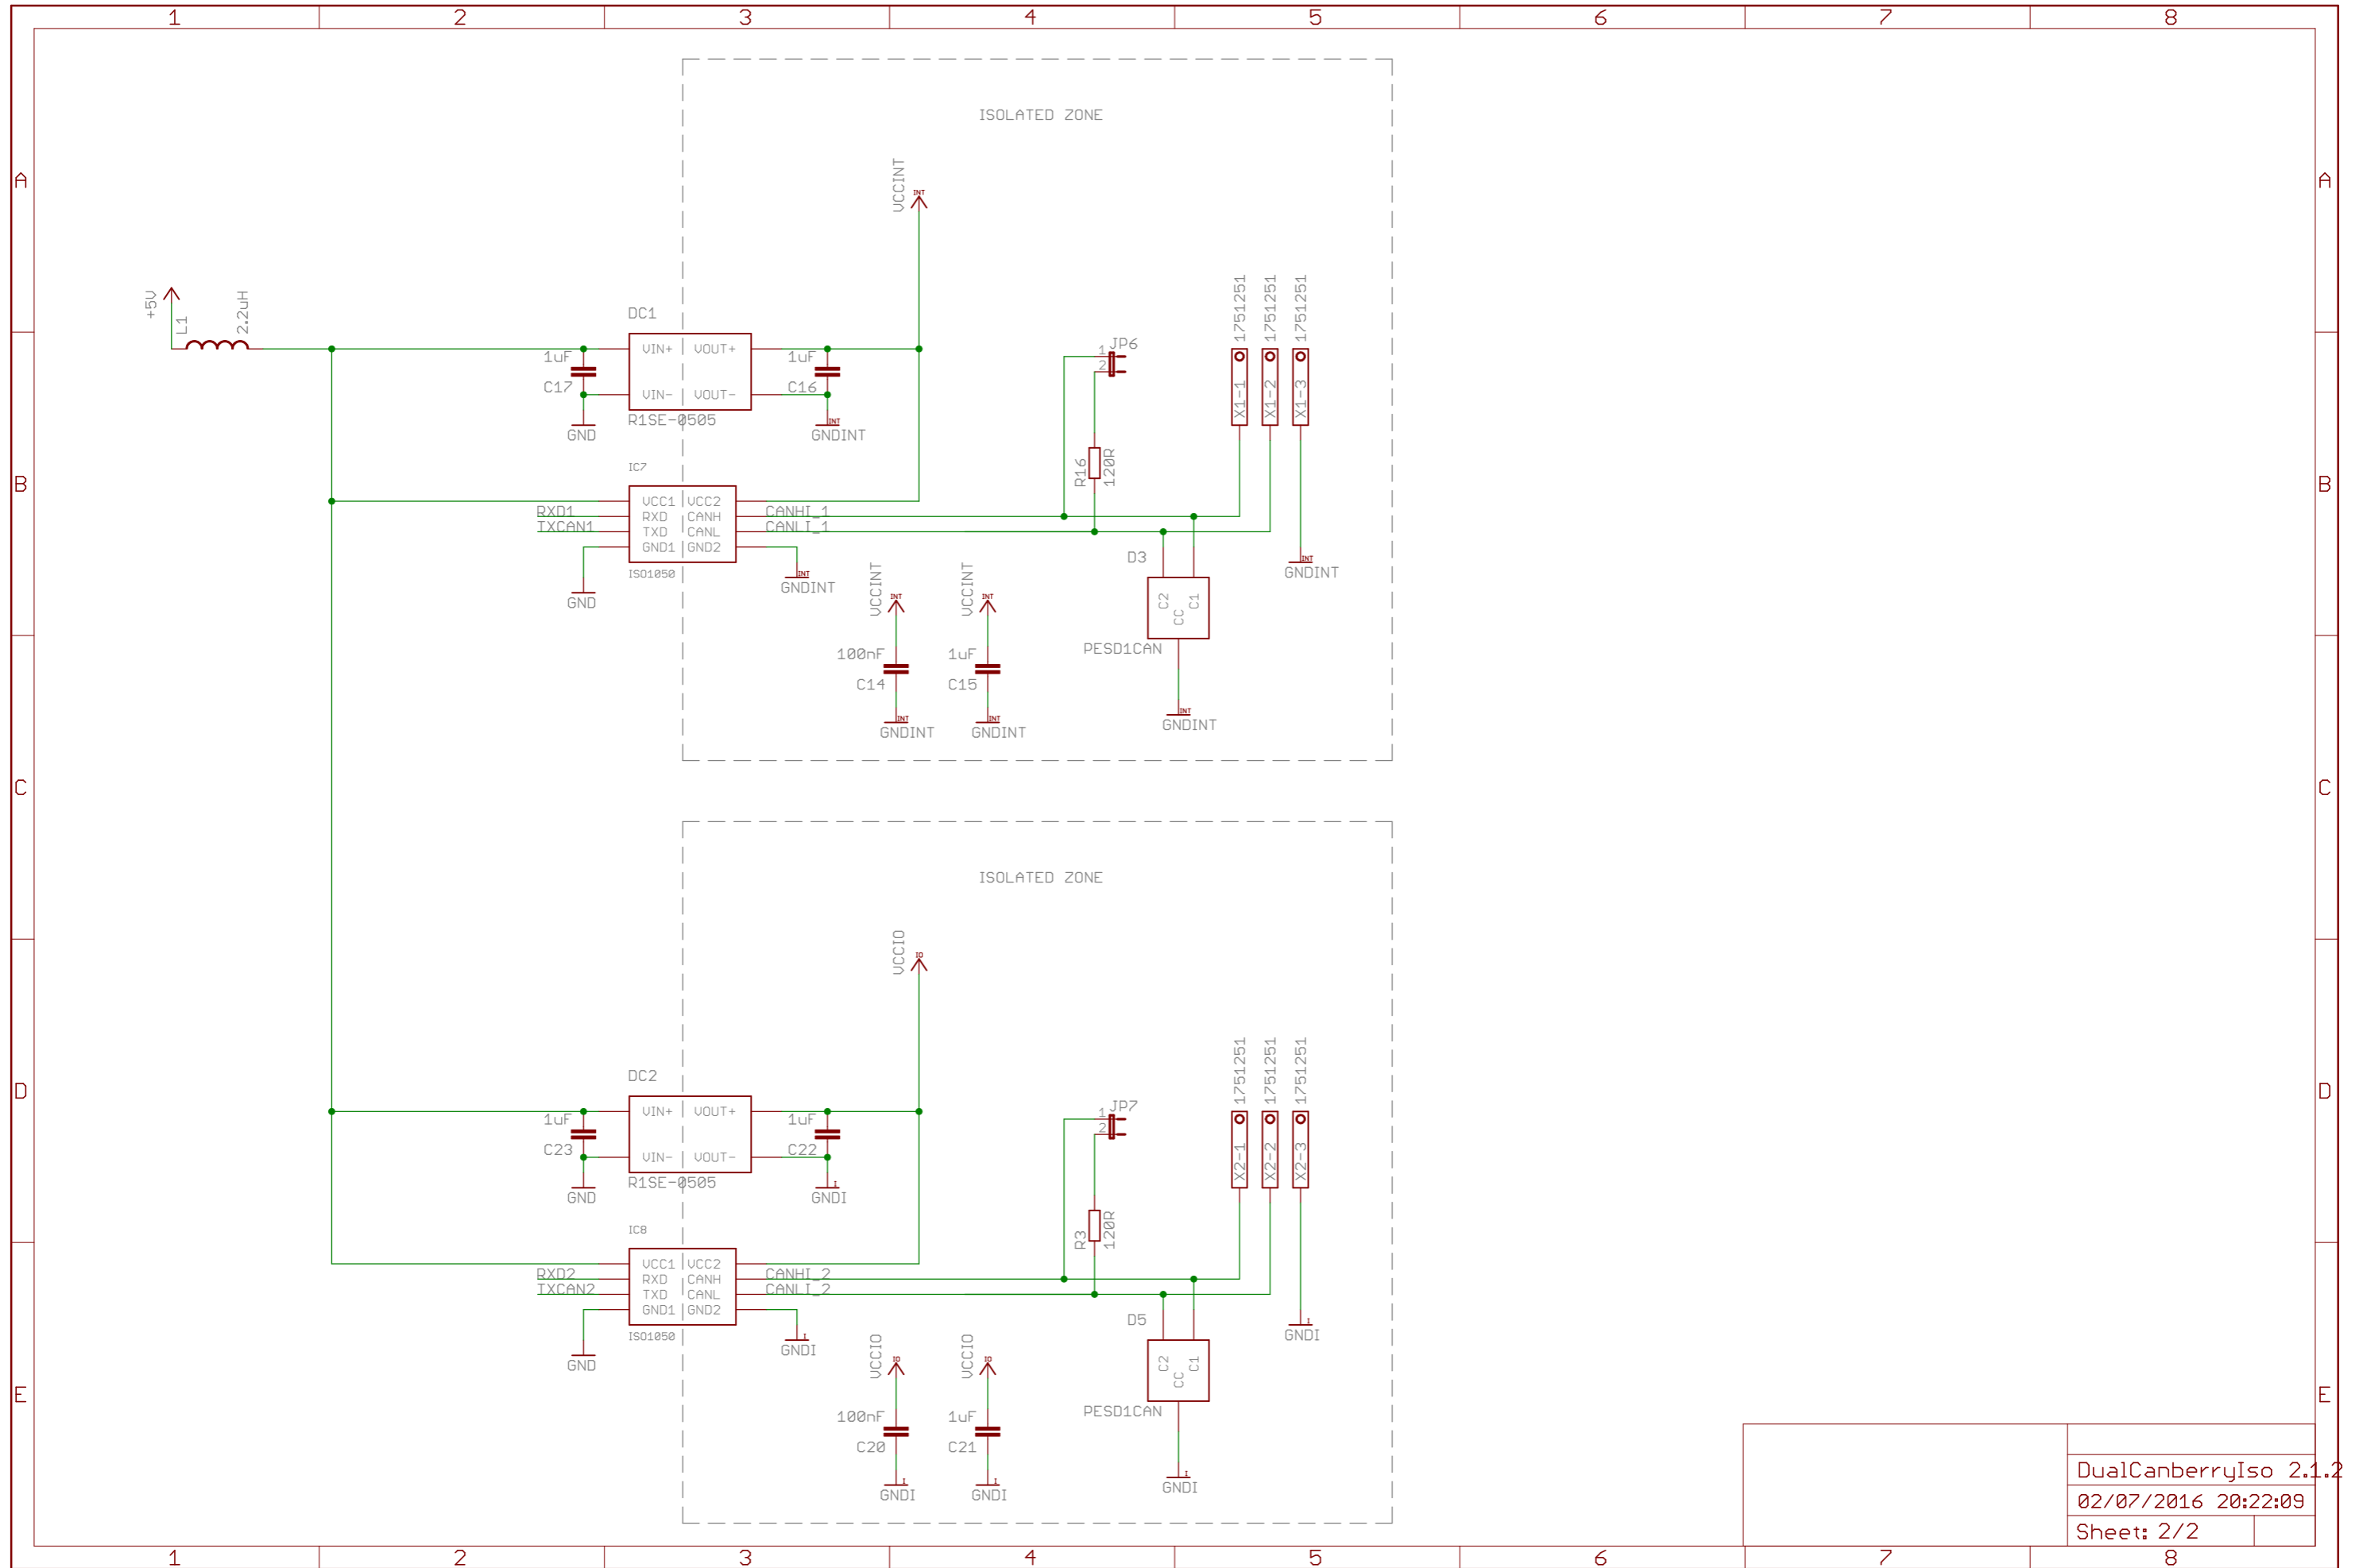

Drawn by:	Pierpaolo Scorrano		
Checked by:		DualCanberryIso 2.1.2	
		02/07/2016 20:22:09	
www.industrialberry.com		Sheet: 1/2	v0.1

DualCanberryIso 2.1.2
02/07/2016 20:22:09
Sheet: 2/2